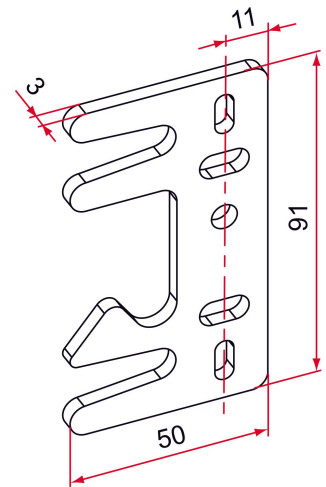

Possible applications include :

Garage door accessories

Features

- Made of steel

Tip

- Particularly suitable for your recessed installations.

Products to be ordered from :
 TIRARD SAS 16, Avenue du Vimeu Vert Z.A. du Vimeu Industriel 80210
 FEUQUIERES-EN-VIMEU
 email : commande@tirard-burgaud.com