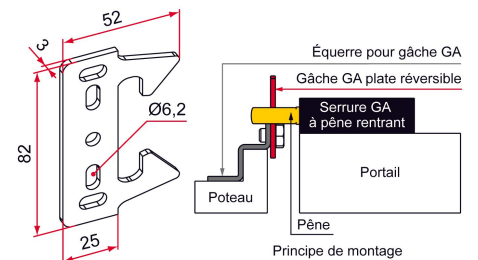

Possible applications include :

Swinging gate accessories

Features

- In brass For installation on the 2nd leaf For installation with strike plate bracket for outward opening

Products to be ordered from :
 TIRARD SAS 16, Avenue du Vimeu Vert Z.A. du Vimeu Industriel 80210
 FEUQUIERES-EN-VIMEU
 email : commande@tirard-burgaud.com

Possible applications include :

Swinging gate accessories

Référence	Finish	GENCOD 3661598	Condit. par	Délai j
GA211301	Zn	00969 0	1	7

 Multi-RAL : specify your color when placing the order (<https://www.couleursral.fr/ral-classic>)