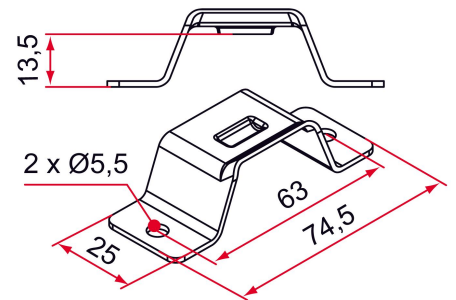

## Features

- Stainless steel For 3rd point in 2 leaves

Products to be ordered from :  
 TIRARD SAS 16, Avenue du Vimeu Vert Z.A. du Vimeu Industriel 80210  
 FEUQUIERES-EN-VIMEU  
 email : [commande@tirard-burgaud.com](mailto:commande@tirard-burgaud.com)