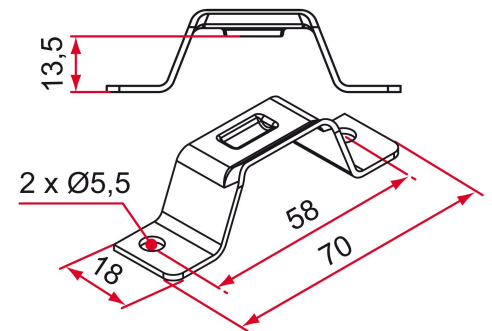

Possible applications include :

Garage door
accessories

Wing shutter and
louver accessories

Features

- Stainless steel For 3rd point in 2 leaves

Products to be ordered from :
TIRARD SAS 16, Avenue du Vimeu Vert Z.A. du Vimeu Industriel 80210
FEUQUIERES-EN-VIMEU
email : commande@tirard-burgaud.com