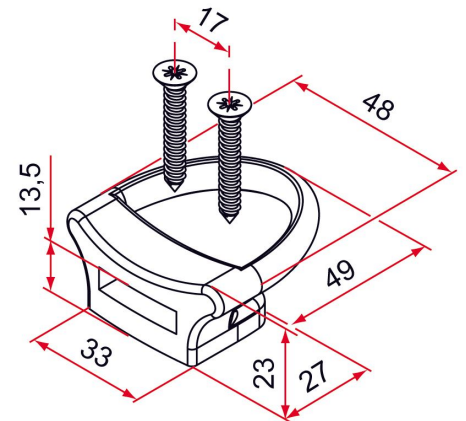

Possible applications include :

Garage door accessories

Wing shutter and louver accessories

Features

- In aluminum. Supplied with stainless steel screws.

Tip

- Specially designed for the Multiréverso lock with casing.