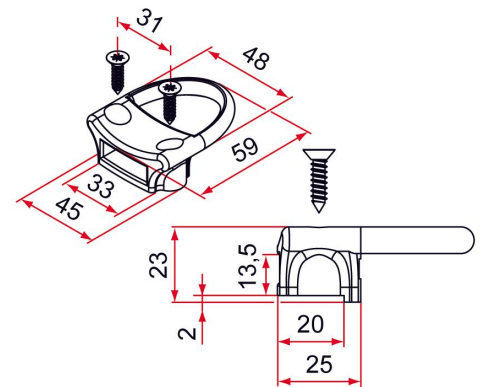

Possible applications include :

Garage door accessories

Wing shutter and louver accessories

Features

- In aluminum. Supplied with stainless steel screws.

Tip

- Specially designed for shutters with overlapping U. Allows the peripheral U to pass under the latch.