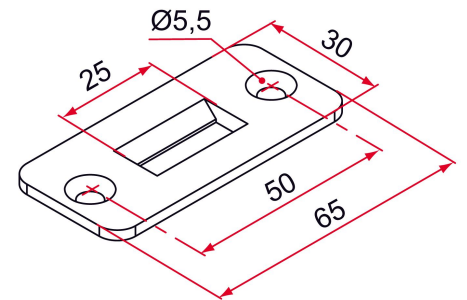

Sliding shutter accessories

Menuiserie et agencement

Features

- Reduces the noise from the rods hitting.

Products to be ordered from :
 TIRARD SAS 16, Avenue du Vimeu Vert Z.A. du Vimeu Industriel 80210
 FEUQUIERES-EN-VIMEU
 email : commande@tirard-burgaud.com