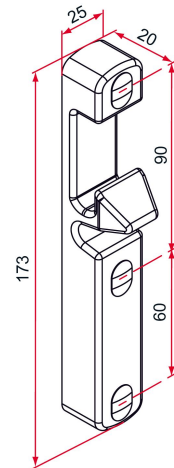

Possible applications include :

Swinging gate accessories

Features

- For Modulox lock with lifting bolt. Reversible. Surface mounted.

Tip

- For fixing on stainless steel frame (metric thread screws), add M at the end of the code.

Products to be ordered from :
TIRARD SAS 16, Avenue du Vimeu Vert Z.A. du Vimeu Industriel 80210
FEUQUIERES-EN-VIMEU
email : commande@tirard-burgaud.com

Surface-mounted strike plate for Modulox lock with lifting bolt for gate.