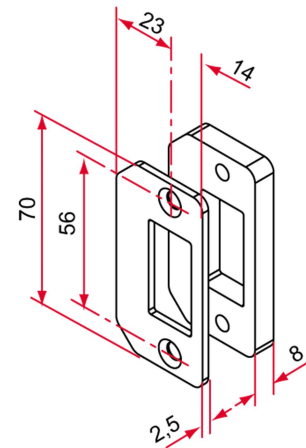

Features

- Stainless steel latch Composite shim Reversible Compatible with all GK locks