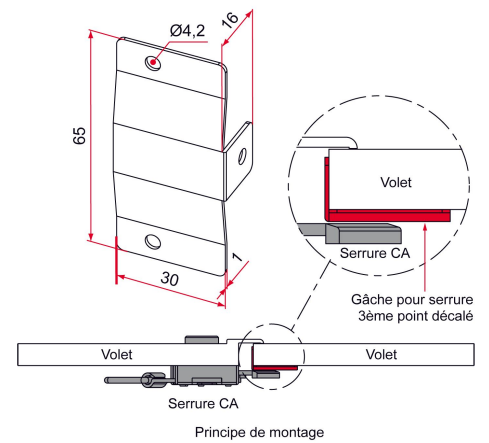

Possible applications include :

Wing shutter and louver accessories

Features

- Stainless steel For wooden support Protects the shutter from friction from the 3rd point

Products to be ordered from :
 TIRARD SAS 16, Avenue du Vimeu Vert Z.A. du Vimeu Industriel 80210
 FEUQUIERES-EN-VIMEU
 email : commande@tirard-burgaud.com

Possible applications include :

Wing shutter and louver accessories

Référence	Finish	GENCOD 3661598	Condit. par	Délai j
CA400001	raw	00231 8	1	14

 Multi-RAL : specify your color when placing the order (<https://www.couleursral.fr/ral-classic>)