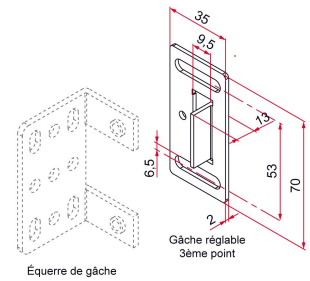

Possible applications include :

Garage door accessories

Wing shutter and louver accessories

Features

- In steel. To be mounted on a strike plate bracket.

Équerre de gâche

Principe de montage

Products to be ordered from :
 TIRARD SAS 16, Avenue du Vimeu Vert Z.A. du Vimeu Industriel 80210
 FEUQUIERES-EN-VIMEU
 email : commande@tirard-burgaud.com