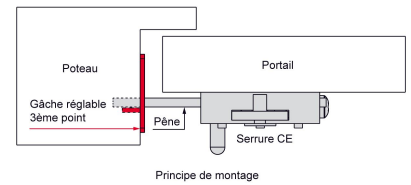

Possible applications include :

Garage door accessories

Wing shutter and louver accessories

Features

- In steel. To be mounted on a strike plate bracket.

Équerre de gâche

Principe de montage

Products to be ordered from :
 TIRARD SAS 16, Avenue du Vimeu Vert Z.A. du Vimeu Industriel 80210
 FEUQUIERES-EN-VIMEU
 email : commande@tirard-burgaud.com

Possible applications include :

Garage door accessories

Wing shutter and louver accessories

Référence	Finish	GENCOD 3661598	Condit. par	Délai j
CE112010	Zn	00244 8	1	7

 Multi-RAL : specify your color when placing the order (<https://www.couleursral.fr/ral-classic>)