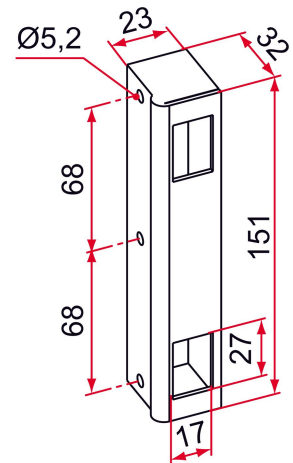

Possible applications include :

Swinging gate accessories

Features

- Reversible (left and right) Supplied with fixing screws

Products to be ordered from :
TIRARD SAS 16, Avenue du Vimeu Vert Z.A. du Vimeu Industriel 80210
FEUQUIERES-EN-VIMEU
email : commande@tirard-burgaud.com

Reversible strike plate without header for GE lock with adjustable steel bolt for gate.

Possible applications include :

Swinging gate accessories

Référence	Finish	GENCOD 3661598	Condit. par	Délai j
GE192302	9005-80%	00502 9	1	7