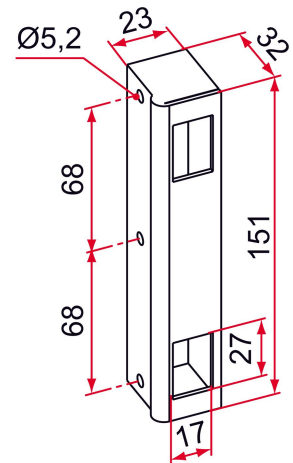

## Features

- Reversible (left and right) Supplied with fixing screws

Products to be ordered from :  
TIRARD SAS 16, Avenue du Vimeu Vert Z.A. du Vimeu Industriel 80210  
FEUQUIERES-EN-VIMEU  
email : [commande@tirard-burgaud.com](mailto:commande@tirard-burgaud.com)

## Reversible strike plate without header for GE lock with adjustable brass bolt for gate.

Possible applications include :

Swinging gate accessories

Référence	Finish	GENCOD 3661598	Condit. par	Délai j
GE292302	9005-80%	00512 8	1	14
GE291302	9016-80%	00507 4	1	14