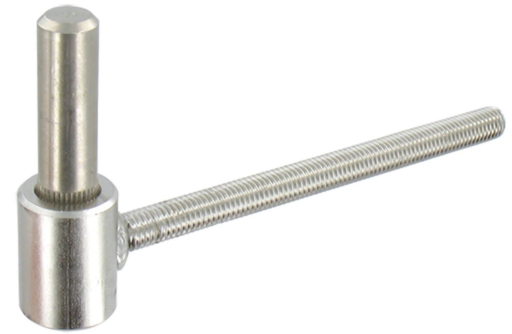

## Features

- Made of 316L stainless steel

# Chemical anchor hinge - H.40 axis - M10xL.140

Possible applications include :

Stainless steel accessories

Référence	L	Ø	Finish	GENCOD 3565920	Condit. par	Délai j
I20060	140	14	polite	00026 6	10	14
I20090Q	140	16	polite	16183 7	10	SD