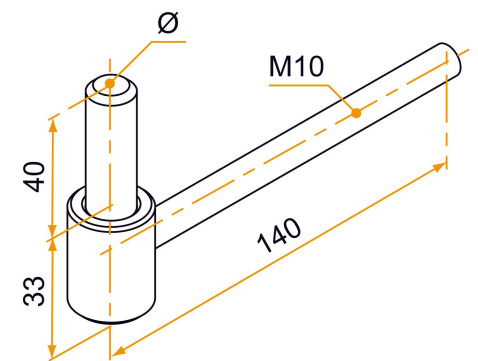

ATTENTION

- Unassembled axle delivered.

Products to be ordered from :
BURGAUD SAS 147, rue des Paludiers Z.I. des Mares 85270 SAINT-HILAIRE-DE-RIEZ
email : commande@tirard-burgaud.com