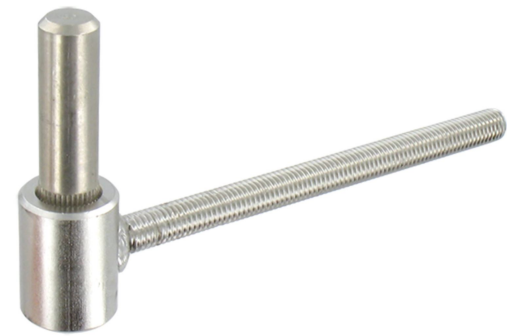

Possible applications include :

Stainless steel  
accessories

## Features

- Made of 316L stainless steel

# Chemical anchor hinge - H.40 axis - M10xL.140

Possible applications include :

Stainless steel accessories

Référence	L	Ø	Finish	GENCOD 3565920	Condit. par	Délai j
I20060	140	14	polite	00026 6	10	14
I20090Q	140	16	polite	16183 7	10	SD