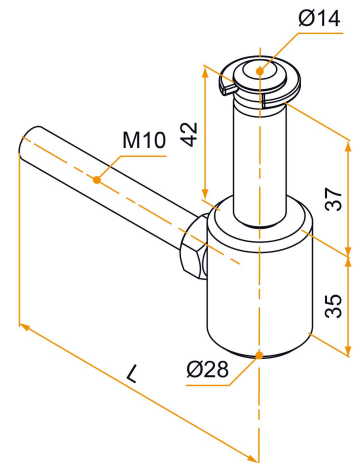

Tip

- Nous recommandons la pose de gond inox pour une exposition à -5 km du rivage : océan, mer, fleuve, étang, piscine...