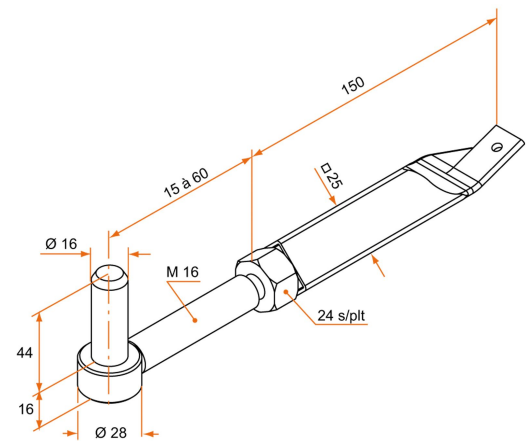

Possible applications include :

Swinging gate accessories

Products to be ordered from :
BURGAUD SAS 147, rue des Paludiers Z.I. des Mares 85270 SAINT-HILAIRE-DE-RIEZ
email : commande@tirard-burgaud.com