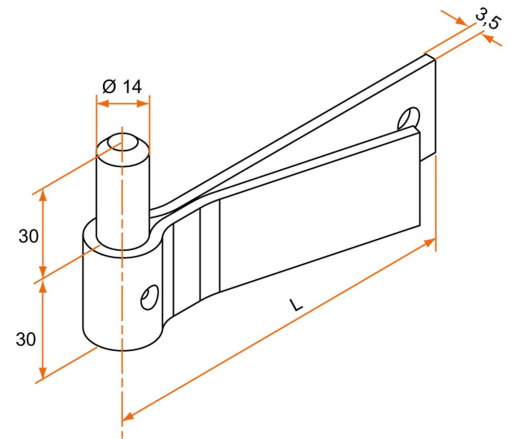

Possible applications include :

Wooden wing shutter
accessories

Features

- Made of steel

Products to be ordered from :
BURGAUD SAS 147, rue des Paludiers Z.I. des Mares 85270 SAINT-HILAIRE-DE-RIEZ
email : commande@tirard-burgaud.com

Wall-mounted hinge - double leaf - Ø14 axis, H.30 - 30x3.5

Possible applications include :

Wooden wing shutter accessories

Référence	L	Finish	GENCOD 3565920	Condit. par	Délai j
4981901	115	9005-30%	10753 8	25	21
497090	115	ZN+9005-30%	02356 2	25	21
4990901	115	Zn	02406 4	25	21