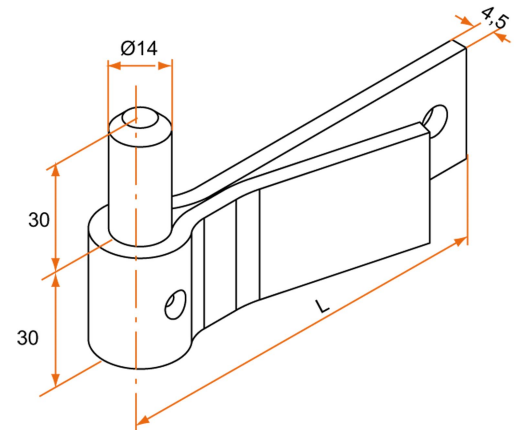

Products to be ordered from :
BURGAUD SAS 147, rue des Paludiers Z.I. des Mares 85270 SAINT-HILAIRE-DE-RIEZ
email : commande@tirard-burgaud.com