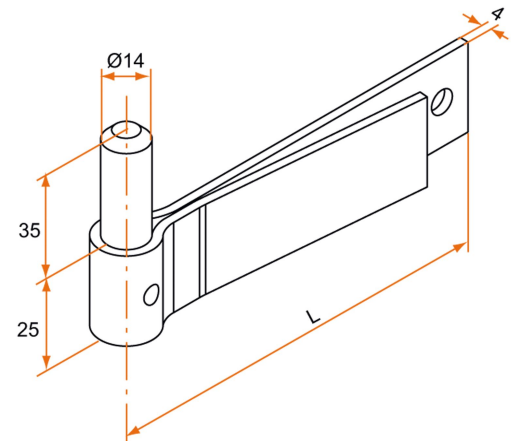

Products to be ordered from :
BURGAUD SAS 147, rue des Paludiers Z.I. des Mares 85270 SAINT-HILAIRE-DE-RIEZ
email : commande@tirard-burgaud.com