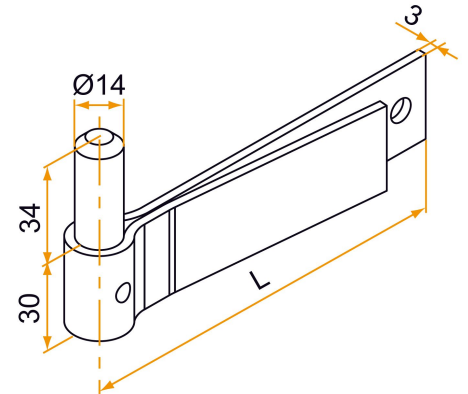

Possible applications include :

Wooden wing shutter accessories

Features

- Made of steel

Products to be ordered from :
 BURGAUD SAS 147, rue des Paludiers Z.I. des Mares 85270 SAINT-HILAIRE-DE-RIEZ
 email : commande@tirard-burgaud.com

Possible applications include :

Wooden wing shutter accessories

Référence	L	Finish	GENCOD 3565920	Condit. par	Délai j
4980901	115	9005-30%	12996 7	25	21
1GD92004	160	9005-30%	10751 4	25	21
1GD92005	195	9005-30%	10752 1	25	21