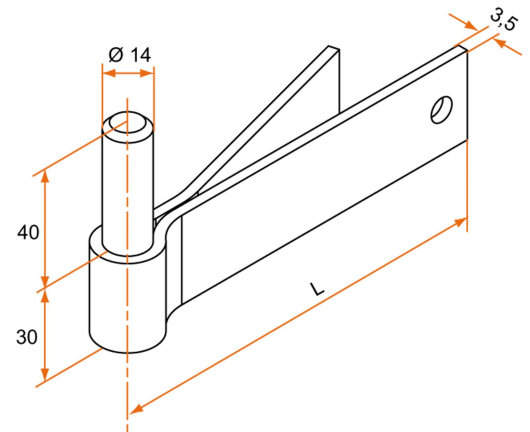

Possible applications include :

Wooden wing shutter
accessories

Features

- Made of steel

Products to be ordered from :
BURGAUD SAS 147, rue des Paludiers Z.I. des Mares 85270 SAINT-HILAIRE-DE-RIEZ
email : commande@tirard-burgaud.com

Possible applications include :

Wooden wing shutter accessories

Référence	L	Finish	GENCOD 3565920	Condit. par	Délai j
4980902	130	9005-30%	02374 6	25	14
1GD12009	130	Zn	12972 1	25	21
498120	180	9005-30%	02377 7	25	21
1GD12010	180	Zn	12973 8	25	21