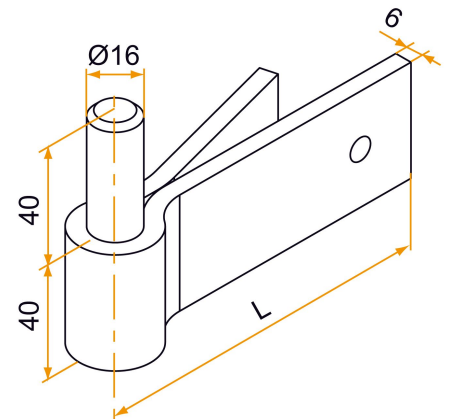

Possible applications include :

Wooden wing shutter
accessories

Features

- Made of steel

Products to be ordered from :
BURGAUD SAS 147, rue des Paludiers Z.I. des Mares 85270 SAINT-HILAIRE-DE-RIEZ
email : commande@tirard-burgaud.com

Wall-mounted hinge - double leaf - Ø16 axis, H.40 - 40x6

Possible applications include :

Wooden wing shutter
accessories

Référence	L	Finish	GENCOD 3565920	Condit. par	Délai j
498435	115	9005-30%	02392 0	20	14
497435	115	ZN+9005-30%	10750 7	20	21
499435	115	Zn	02430 9	20	14
498442	150	9005-30%	02393 7	10	21
498444	165	9005-30%	02394 4	10	21