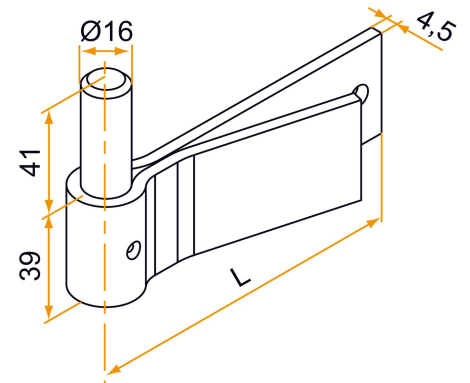

Possible applications include :

Wooden wing shutter
accessories

Features

- Made of steel

Products to be ordered from :
BURGAUD SAS 147, rue des Paludiers Z.I. des Mares 85270 SAINT-HILAIRE-DE-RIEZ
email : commande@tirard-burgaud.com

Wall-mounted hinge - double leaf - Ø16 axis, H.40 - 39x4.5

Possible applications include :

Wooden wing shutter accessories

Référence	L	Finish	GENCOD 3565920	Condit. par	Délai j
1GD92087	120	9005-30%	17357 1	10	21
1GD92088	170	9005-30%	17358 8	10	21