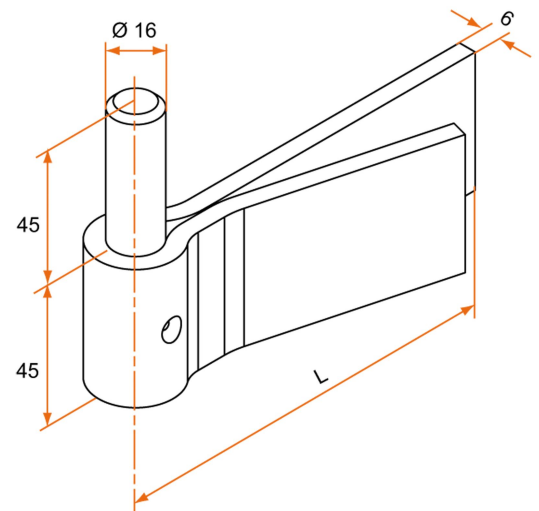

Possible applications include :

Wooden wing shutter
accessories

Features

- Made of steel

Products to be ordered from :
BURGAUD SAS 147, rue des Paludiers Z.I. des Mares 85270 SAINT-HILAIRE-DE-RIEZ
email : commande@tirard-burgaud.com

Embedded hinge - double leaf - Ø16 axis, H.45 - 45x6

Possible applications include :

Wooden wing shutter
accessories

Référence	L	Finish	GENCOD 3565920	Condit. par	Délai j
498477	125	9005-30%	02396 8	10	21
497477	125	ZN+9005-30%	02366 1	10	21
499477	125	Zn	02435 4	10	21