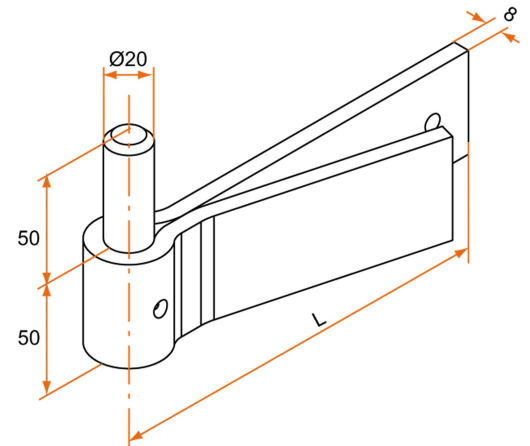

Possible applications include :

Wooden wing shutter
accessories

Features

- Made of steel

Products to be ordered from :
BURGAUD SAS 147, rue des Paludiers Z.I. des Mares 85270 SAINT-HILAIRE-DE-RIEZ
email : commande@tirard-burgaud.com

Embedded hinge - double leaf - Ø20 axis, H.50 - 50x8

Possible applications include :

Wooden wing shutter
accessories

Référence	L	Finish	GENCOD 3565920	Condit. par	Délai j
1GD92072	185	9005-30%	14606 3	6	21