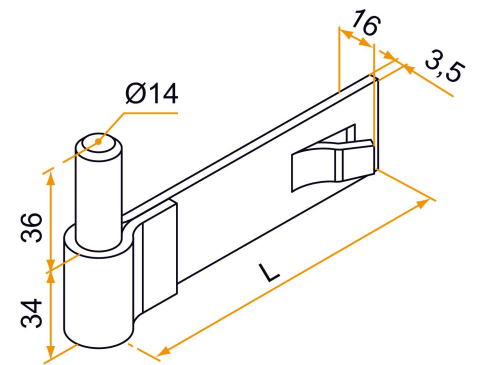

Products to be ordered from :
BURGAUD SAS 147, rue des Paludiers Z.I. des Mares 85270 SAINT-HILAIRE-DE-RIEZ
email : commande@tirard-burgaud.com