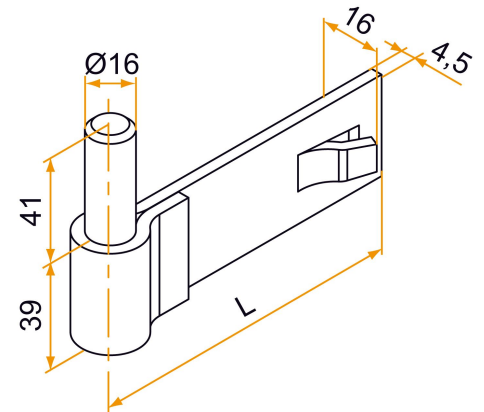

Products to be ordered from :
BURGAUD SAS 147, rue des Paludiers Z.I. des Mares 85270 SAINT-HILAIRE-DE-RIEZ
email : commande@tirard-burgaud.com