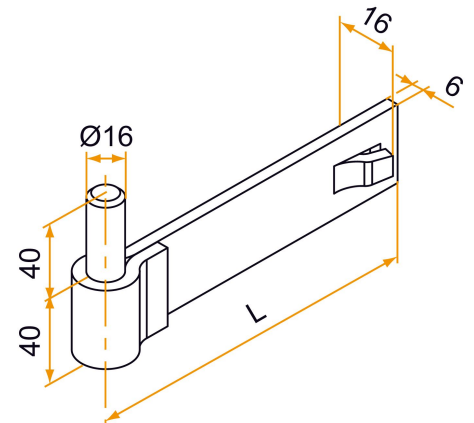

Products to be ordered from :
BURGAUD SAS 147, rue des Paludiers Z.I. des Mares 85270 SAINT-HILAIRE-DE-RIEZ
email : commande@tirard-burgaud.com