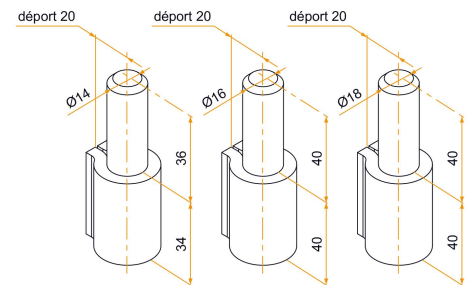

Possible applications include :

Wooden wing shutter accessories

Features

- Made of steel

Tip

- Also installs on a swinging gate (only made of steel).

Products to be ordered from :
 BURGAUD SAS 147, rue des Paludiers Z.I. des Mares 85270 SAINT-HILAIRE-DE-RIEZ
 email : commande@tirard-burgaud.com

Possible applications include :

Wooden wing shutter accessories

Référence	Ø	Finish	GENCOD 3565920	Condit. par	Délai j
507030	14	raw	10757 6	1	14
507031	16	raw	10758 3	1	14
507032	18	raw	02467 5	1	21

 Multi-RAL : specify your color when placing the order (<https://www.couleursral.fr/ral-classic>)