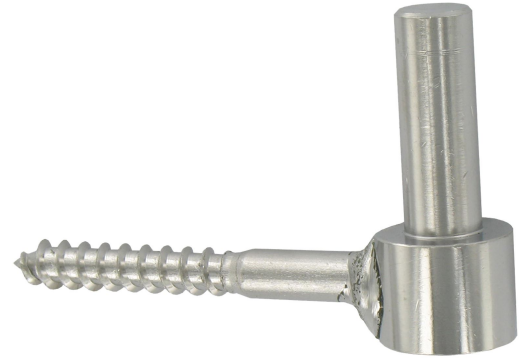

Possible applications include :

Stainless steel accessories

Features

- 316L stainless steel

Products to be ordered from :
 BURGAUD SAS 147, rue des Paludiers Z.I. des Mares 85270 SAINT-HILAIRE-DE-RIEZ
 email : commande@tirard-burgaud.com

Possible applications include :

Stainless steel accessories

Référence	L	Ø	Finish	GENCOD 3565920	Condit. par	Délai j
I20035	60	14	polite	13914 0	10	SD
I20040	90	14	polite	00024 2	10	14
I20050	130	14	polite	00025 9	10	14
I20100Q	90	16	polite	16182 0	10	21