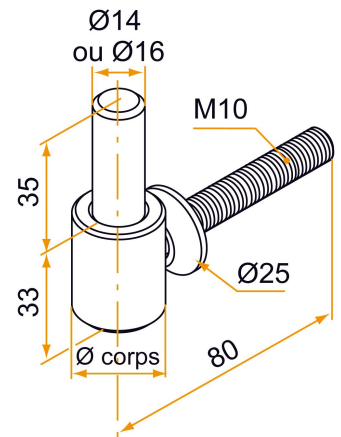

Possible applications include :

Wooden wing shutter accessories

Features

- Steel Removable Pivot For Expansion Anchor

ATTENTION

- Delivered without the plugs.

Products to be ordered from :
 BURGAUD SAS 147, rue des Paludiers Z.I. des Mares 85270 SAINT-HILAIRE-DE-RIEZ
 email : commande@tirard-burgaud.com

Possible applications include :

Wooden wing shutter accessories

| Référence | Ø hinge pin | Ø body | Finish | GENCOD 3565920 | Condit. par | Délai j |
|-----------|-------------|--------|-------------|-------------------|----------------|---------|
| 525021 | 14 | 25 | ZN+9005-30% | 02502 3 | 25 | 21 |
| 555020 | 14 | 25 | Black zn | 13130 4 | 25 | 14 |
| 535020 | 14 | 25 | Zn | 02558 0 | 25 | 14 |
| 525031 | 16 | 28 | ZN+9005-30% | 02506 1 | 25 | 21 |
| 555030 | 16 | 28 | Black zn | 02634 1 | 25 | 14 |
| 535030 | 16 | 28 | Zn | 12969 1 | 25 | 14 |