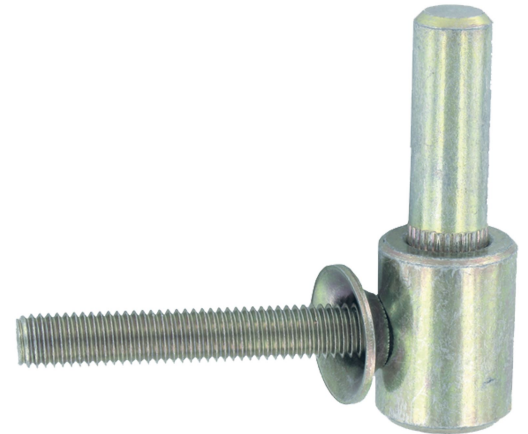

Possible applications include :

Wooden wing shutter accessories

Features

- Steel Removable Pivot For Expansion Anchor

ATTENTION

- Delivered without the plugs.

Products to be ordered from :
 BURGAUD SAS 147, rue des Paludiers Z.I. des Mares 85270 SAINT-HILAIRE-DE-RIEZ
 email : commande@tirard-burgaud.com

Possible applications include :

Wooden wing shutter accessories

| Référence | Ø hinge pin | Ø body | Finish | GENCOD 3565920 | Condit. par | Délai j |
|-----------|-------------|--------|-------------|-------------------|----------------|---------|
| 525021 | 14 | 25 | ZN+9005-30% | 02502 3 | 25 | 21 |
| 555020 | 14 | 25 | Black zn | 13130 4 | 25 | 14 |
| 535020 | 14 | 25 | Zn | 02558 0 | 25 | 14 |
| 525031 | 16 | 28 | ZN+9005-30% | 02506 1 | 25 | 21 |
| 555030 | 16 | 28 | Black zn | 02634 1 | 25 | 14 |
| 535030 | 16 | 28 | Zn | 12969 1 | 25 | 14 |