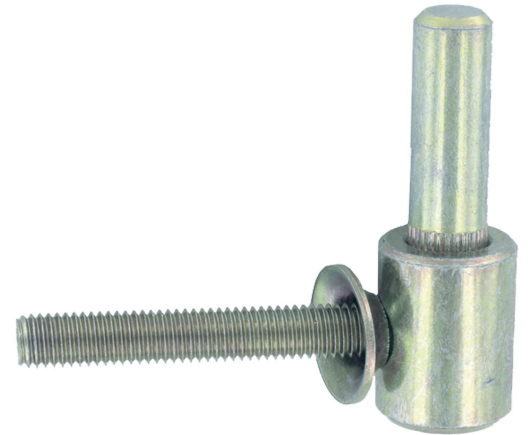

Possible applications include :

Wooden wing shutter accessories

Features

- Steel Removable Pivot For Expansion Anchor

ATTENTION

- Delivered without the plugs.

Products to be ordered from :
 BURGAUD SAS 147, rue des Paludiers Z.I. des Mares 85270 SAINT-HILAIRE-DE-RIEZ
 email : commande@tirard-burgaud.com

Possible applications include :

Wooden wing shutter accessories

| Référence | Ø hinge pin | Ø body | Finish | GENCOD 3565920 | Condit. par | Délai j |
|-----------|-------------|--------|-------------|-------------------|----------------|---------|
| 525021 | 14 | 25 | ZN+9005-30% | 02502 3 | 25 | 21 |
| 555020 | 14 | 25 | Black zn | 13130 4 | 25 | 14 |
| 535020 | 14 | 25 | Zn | 02558 0 | 25 | 14 |
| 525031 | 16 | 28 | ZN+9005-30% | 02506 1 | 25 | 21 |
| 555030 | 16 | 28 | Black zn | 02634 1 | 25 | 14 |
| 535030 | 16 | 28 | Zn | 12969 1 | 25 | 14 |