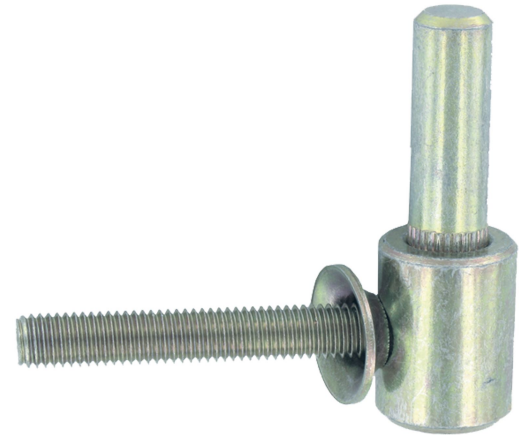

Possible applications include :

Wooden wing shutter accessories

## Features

- Steel Removable Pivot For Expansion Anchor