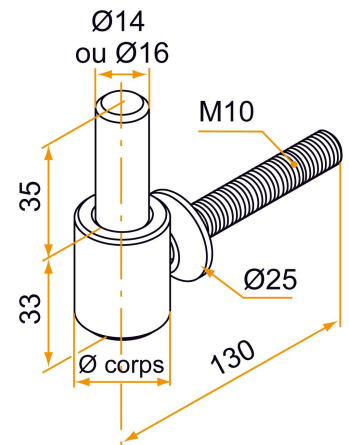

ATTENTION

- Delivered without the plugs.

Products to be ordered from :
BURGAUD SAS 147, rue des Paludiers Z.I. des Mares 85270 SAINT-HILAIRE-DE-RIEZ
email : commande@tirard-burgaud.com