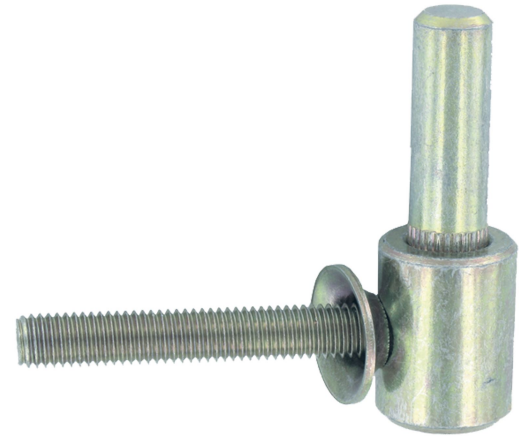

## Features

- Steel Removable Pivot For Expansion Anchor

Possible applications include :

Wooden wing shutter accessories

| Référence | Ø hinge pin | Ø body | Finish   | GENCOD<br>3565920 | Condit.<br>par | Délai j |
|-----------|-------------|--------|----------|-------------------|----------------|---------|
| 555024    | 14          | 25     | Black zn | 12968 4           | 25             | 14      |
| 535024    | 14          | 25     | Zn       | 02562 7           | 25             | 14      |
| 555034    | 16          | 28     | Black zn | 10766 8           | 25             | 14      |
| 535034    | 16          | 28     | Zn       | 10767 5           | 25             | 14      |