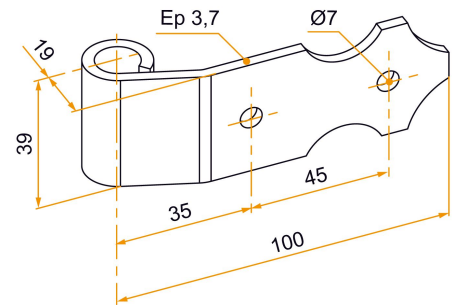

Possible applications include :

PVC and Aluminum
wing shutter
accessories

Products to be ordered from :
BURGAUD SAS 147, rue des Paludiers Z.I. des Mares 85270 SAINT-HILAIRE-DE-RIEZ
email : commande@tirard-burgaud.com

Front-mounted screw hinge - festoon end - Ø14 axis - aluminum - for single or double shutters

Possible applications include :

PVC and Aluminum
wing shutter
accessories

Référence	L	Offset	Finish	GENCOD 3565920	Condit. par	Délai j
800210	100	19	9005-30%	02927 4	50	14
8002126	100	19	9016-80%	06115 1	50	14
800210RAL	100	19		11073 6	1	14
800215	100	38	9005-30%	02932 8	50	21
8002136	100	38	9016-80%	08504 1	50	21
800215RAL	100	38		11077 4	1	21
800218	100	48	9005-30%	06433 6	50	14
800219	100	48	9016-80%	11748 3	50	21
800218RAL	100	48		15415 0	1	21

Multi-RAL : specify your color when placing the order (<https://www.couleursral.fr/ral-classic>)