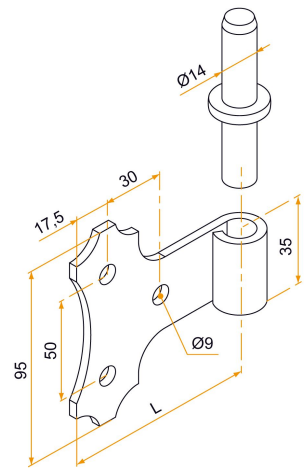

Possible applications include :

Wooden wing shutter
accessories

Features

- Made of steel

Products to be ordered from :
BURGAUD SAS 147, rue des Paludiers Z.I. des Mares 85270 SAINT-HILAIRE-DE-RIEZ
email : commande@tirard-burgaud.com

Possible applications include :

Wooden wing shutter
accessories

Référence	L	Finish	GENCOD 3565920	Condit. par	Délai j
548020	85	9005-30%	10782 8	25	21
528020	85	ZN+9005-30%	02519 1	25	21
538020	85	Zn	10774 3	25	14
548030	110	9005-30%	10784 2	25	21
528030	110	ZN+9005-30%	02523 8	25	21
538030	110	Zn	10776 7	25	14
548040	150	9005-30%	10785 9	25	14
528040	150	ZN+9005-30%	10764 4	25	21
538040	150	Zn	10778 1	25	21