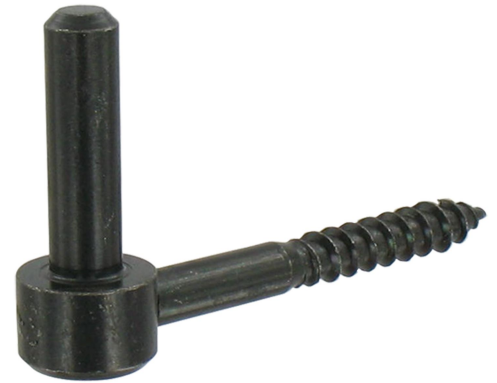

Possible applications include :

Wooden wing shutter accessories

Possible applications include :

Wooden wing shutter accessories

Référence	L	Finish	GENCOD 3565920	Condit. par	Délai j
526010	90	ZN+9005-30%	02603 7	25	14
536010	90	Zn	02577 1	25	35
546023	140	ZN+9005-30%	06890 7	25	21
526023	140	Zn	12976 9	25	21