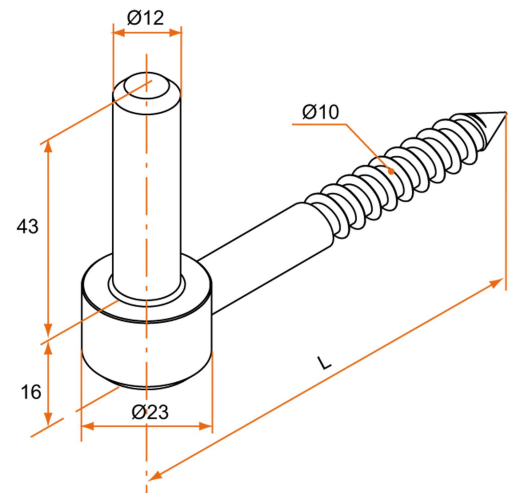

Products to be ordered from :
BURGAUD SAS 147, rue des Paludiers Z.I. des Mares 85270 SAINT-HILAIRE-DE-RIEZ
email : commande@tirard-burgaud.com