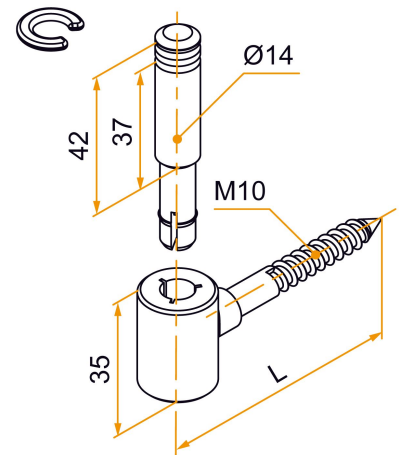

Possible applications include :

Wooden wing shutter accessories

PVC and Aluminum wing shutter accessories

Features

- Supplied with circlips. Axis to be clipped with treated steel insert.

Products to be ordered from :
BURGAUD SAS 147, rue des Paludiers Z.I. des Mares 85270 SAINT-HILAIRE-DE-RIEZ
email : commande@tirard-burgaud.com

Possible applications include :

Wooden wing shutter accessories

PVC and Aluminum wing shutter accessories

Référence	L	Finish	GENCOD 3565920	Condit. par	Délai j
900609	80	black	03665 4	100	7
800609	80	white	03019 5	100	7
900611	130	black	03666 1	100	7
800611	130	white	03020 1	100	7