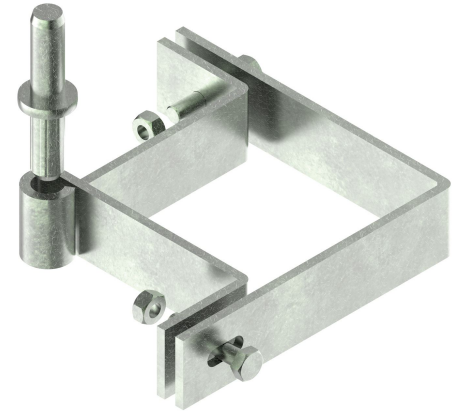

Possible applications include :

Swinging gate accessories

Wooden wing shutter accessories

## Features

- In steel. Supplied with screws.

Products to be ordered from :  
BURGAUD SAS 147, rue des Paludiers Z.I. des Mares 85270 SAINT-HILAIRE-DE-RIEZ  
email : [commande@tirard-burgaud.com](mailto:commande@tirard-burgaud.com)

Possible applications include :

Swinging gate accessories

Wooden wing shutter accessories

Référence	Post section	Finish	GENCOD 3565920	Condit. par	Délai j
506050	100 to 130	Zn	02457 6	4	SD
506052	100 to 150	Zn	17211 6	4	SD
506054	100 to 180	Zn	02459 0	4	SD