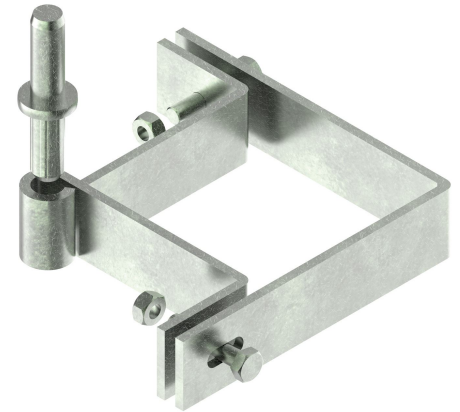

Possible applications include :

Swinging gate accessories

Wooden wing shutter accessories

## Features

- In steel. Supplied with screws.

Products to be ordered from :  
BURGAUD SAS 147, rue des Paludiers Z.I. des Mares 85270 SAINT-HILAIRE-DE-RIEZ  
email : [commande@tirard-burgaud.com](mailto:commande@tirard-burgaud.com)

Possible applications include :

Swinging gate accessories

Wooden wing shutter accessories

Référence	Post section	Finish	GENCOD 3565920	Condit. par	Délai j
506050	100 to 130	Zn	02457 6	4	SD
506052	100 to 150	Zn	17211 6	4	SD
506054	100 to 180	Zn	02459 0	4	SD