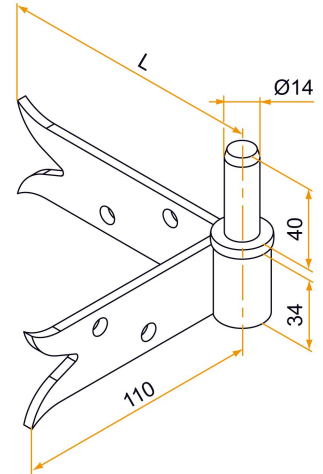

Possible applications include :

Swinging gate accessories

Wooden wing shutter accessories

Features

- Made of steel

Products to be ordered from :
 BURGAUD SAS 147, rue des Paludiers Z.I. des Mares 85270 SAINT-HILAIRE-DE-RIEZ
 email : commande@tirard-burgaud.com

Possible applications include :

Swinging gate accessories

Wooden wing shutter accessories

Référence	L	Finish	GENCOD 3565920	Condit. par	Délai j
521200	125	ZN+9005-30%	02483 5	10	14
531200	125	Zn	02541 2	10	SD
521202	155	ZN+9005-30%	10761 3	10	SD
531201	155	Zn	02542 9	10	SD