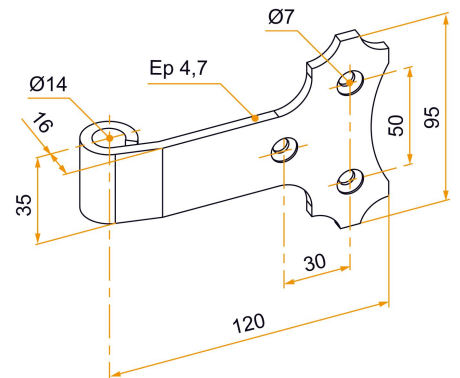

Possible applications include :

PVC and Aluminum
wing shutter
accessories

Features

- Aluminum

Tip

- This hinge is compatible with the axle - Ø14 (Refer to the index).

Products to be ordered from :
BURGAUD SAS 147, rue des Paludiers Z.I. des Mares 85270 SAINT-HILAIRE-DE-RIEZ
email : commande@tirard-burgaud.com

Possible applications include :

PVC and Aluminum wing shutter accessories

Référence	Finish	GENCOD 3565920	Condit. par	Délai j
800276	9005-30%	02963 2	25	7
8002776	9016-80%	06150 2	25	7
800276RAL		10107 9	1	14