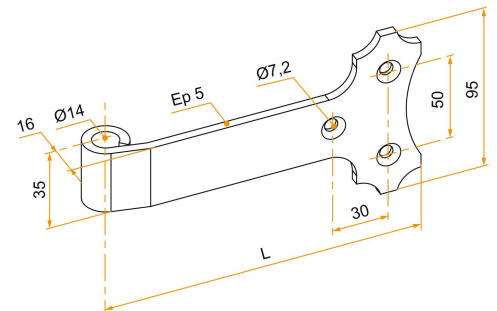

Possible applications include :

PVC and Aluminum wing shutter accessories

External thermal insulation

Features

- Aluminum

Tip

- This hinge is compatible with the axle - Ø14 (Refer to the index).

Products to be ordered from :
BURGAUD SAS 147, rue des Paludiers Z.I. des Mares 85270 SAINT-HILAIRE-DE-RIEZ
email : commande@tirard-burgaud.com

Possible applications include :

PVC and Aluminum wing shutter accessories

External thermal insulation

Référence	Finish	GENCOD 3565920	Condit. par	Délai j
3GD92012	9005-30%	13526 5	25	14
3GD91008	9016-80%	13527 2	25	14
3GD92012RAL		14620 9	1	14