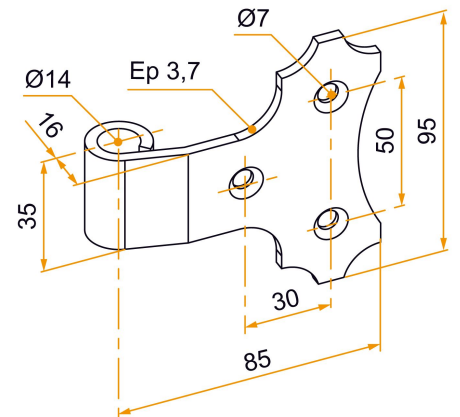

## Features

- Aluminum

**Tip**

- This hinge is compatible with the axle - Ø14 (Refer to the index).

Products to be ordered from :  
BURGAUD SAS 147, rue des Paludiers Z.I. des Mares 85270 SAINT-HILAIRE-DE-RIEZ  
email : [commande@tirard-burgaud.com](mailto:commande@tirard-burgaud.com)

Possible applications include :

PVC and Aluminum  
wing shutter  
accessories

Référence	Finish	GENCOD 3565920	Condit. par	Délai j
800260	9005-30%	02957 1	50	14
8002636	9016-80%	05591 4	50	14
800260RAL		13186 1	1	14