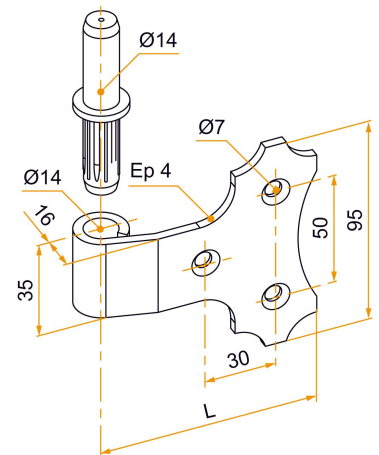

Possible applications include :

PVC and Aluminum
wing shutter
accessories

Features

- In aluminum. Sold with plugs and screws.

Tip

- This hinge is compatible with the axle - Ø14 (Refer to the index).

Products to be ordered from :
BURGAUD SAS 147, rue des Paludiers Z.I. des Mares 85270 SAINT-HILAIRE-DE-RIEZ
email : commande@tirard-burgaud.com

Possible applications include :

PVC and Aluminum
wing shutter
accessories

| Référence | L | Finish | GENCOD 3565920 | Condit. par | Délai j |
|-----------|-----|----------|-------------------|----------------|---------|
| 800265 | 85 | 9005-30% | 02959 5 | 50 | 14 |
| 8002666 | 85 | 9016-80% | 08506 5 | 50 | 14 |
| 800271 | 120 | 9005-30% | 02961 8 | 50 | 14 |
| 8002726 | 120 | 9016-80% | 07954 5 | 50 | 14 |