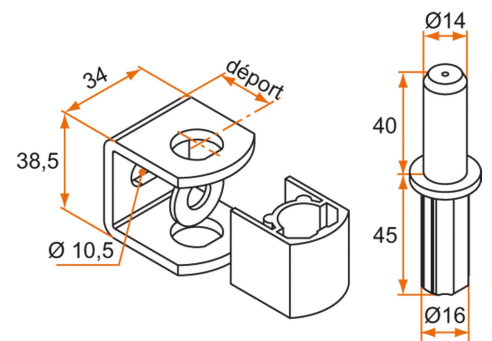

Possible applications include :

Wooden wing shutter accessories

PVC and Aluminum wing shutter accessories

Features

- Steel body Composite axle with treated steel insert

Tip

- Supplied with spacer and base screws

PVC and Aluminum wing shutter accessories

Référence	Offset	Ø	Finish	GENCOD 3565920	Condit. par	Délai j
1GD92112	25	14	9005-30%	18585 7	50	21
1GD13002	25	14	Black zn	10769 9	50	14
1GD92113	40	14	9005-30%	18586 4	50	21
1GD13005	40	14	Black zn	10772 9	50	21
1GD92114	54	14	9005-30%	18587 1	50	21
1GD13003	54	14	Black zn	10770 5	50	21