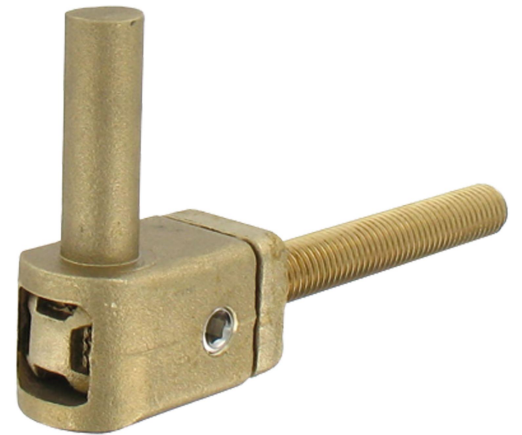

Possible applications include :

Swinging gate accessories

## Features

- Cupro-aluminium base and ear

Products to be ordered from :  
 TIRARD SAS 16, Avenue du Vimeu Vert Z.A. du Vimeu Industriel 80210  
 FEUQUIERES-EN-VIMEU  
 email : [commande@tirard-burgaud.com](mailto:commande@tirard-burgaud.com)

Possible applications include :

Swinging gate accessories

Référence	H	Finish	GENCOD 3661598	Condit. par	Délai j
NA619024	43	raw	00708 5	1	7
NA6XX024	43		05142 2	1	21

 Multi-RAL : specify your color when placing the order (<https://www.couleursral.fr/ral-classic>)