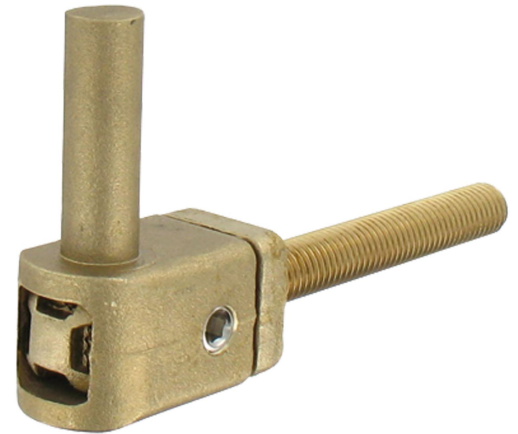

Possible applications include :

Swinging gate accessories

## Features

- Cupro-aluminium base and ear

Products to be ordered from :  
 TIRARD SAS 16, Avenue du Vimeu Vert Z.A. du Vimeu Industriel 80210  
 FEUQUIERES-EN-VIMEU  
 email : [commande@tirard-burgaud.com](mailto:commande@tirard-burgaud.com)

Possible applications include :

Swinging gate accessories

Référence	H	Finish	GENCOD 3661598	Condit. par	Délai j
NA619024	43	raw	00708 5	1	7
NA6XX024	43		05142 2	1	21

 Multi-RAL : specify your color when placing the order (<https://www.couleursral.fr/ral-classic>)