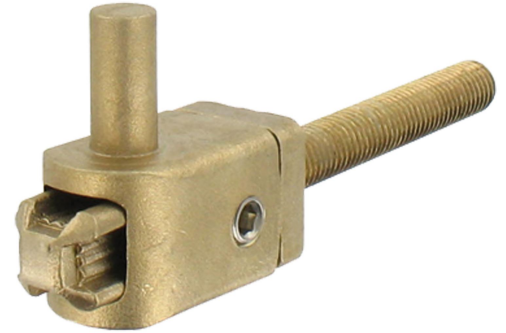

Possible applications include :

Swinging gate accessories

Features

- Base and ear in copper-aluminium

Tip

- Hinge available with a pivot height of 35 mm, please contact us.

Products to be ordered from :
 TIRARD SAS 16, Avenue du Vimeu Vert Z.A. du Vimeu Industriel 80210
 FEUQUIERES-EN-VIMEU
 email : commande@tirard-burgaud.com

Possible applications include :

Swinging gate accessories

Référence	H	Finish	GENCOD 3661598	Condit. par	Délai j
NA692029	25	9005-80%	01701 5	25	14
NA691029	25	9016-80%	01360 4	25	14
NA619029	25	raw	01355 0	1	7
NA6XX029	25		01655 1	1	21