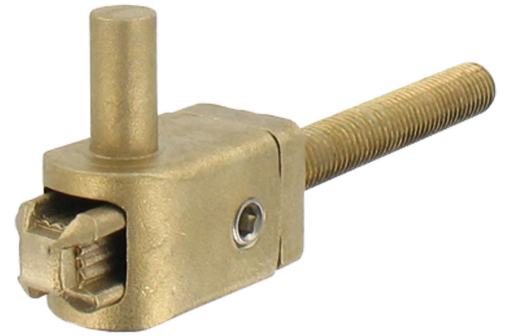

Possible applications include :

Swinging gate accessories

Features

- Base and ear in copper-aluminium

Tip

- Hinge available with a pivot height of 35 mm, please contact us.

Products to be ordered from :
 TIRARD SAS 16, Avenue du Vimeu Vert Z.A. du Vimeu Industriel 80210
 FEUQUIERES-EN-VIMEU
 email : commande@tirard-burgaud.com

Possible applications include :

Swinging gate accessories

Référence	H	Finish	GENCOD 3661598	Condit. par	Délai j
NA692029	25	9005-80%	01701 5	25	14
NA691029	25	9016-80%	01360 4	25	14
NA619029	25	raw	01355 0	1	7
NA6XX029	25		01655 1	1	21