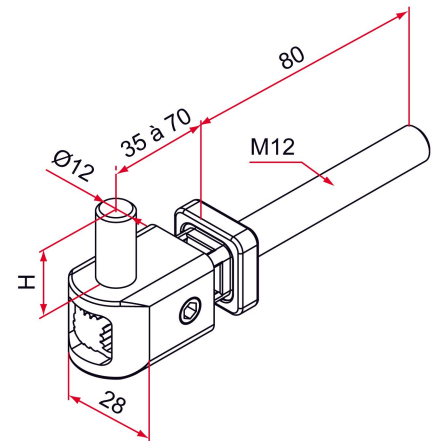

Possible applications include :

Swinging gate accessories

Features

- Base and ear in copper-aluminium

Tip

- Hinge available with a pivot height of 35 mm, please contact us.

Products to be ordered from :
 TIRARD SAS 16, Avenue du Vimeu Vert Z.A. du Vimeu Industriel 80210
 FEUQUIERES-EN-VIMEU
 email : commande@tirard-burgaud.com

Possible applications include :

Swinging gate accessories

Référence	H	Finish	GENCOD 3661598	Condit. par	Délai j
NA692029	25	9005-80%	01701 5	25	14
NA691029	25	9016-80%	01360 4	25	14
NA619029	25	raw	01355 0	1	7
NA6XX029	25		01655 1	1	21