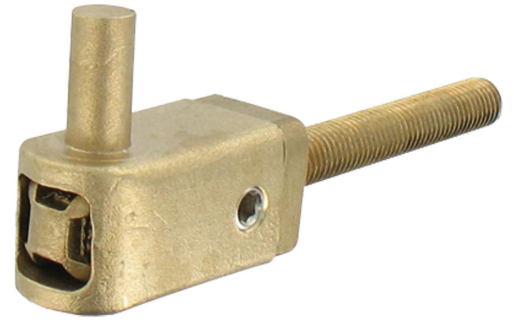

Possible applications include :

Swinging gate accessories

## Features

- Cupro-aluminium base and ear

Products to be ordered from :  
 TIRARD SAS 16, Avenue du Vimeu Vert Z.A. du Vimeu Industriel 80210  
 FEUQUIERES-EN-VIMEU  
 email : [commande@tirard-burgaud.com](mailto:commande@tirard-burgaud.com)

Possible applications include :

Swinging gate accessories

Référence	H	Finish	GENCOD 3661598	Condit. par	Délai j
NA692009	25	9005-80%	01691 9	25	14
NA691009	25	9016-80%	00939 3	25	14
NA619009	25	raw	00693 4	1	7
NA6XX009	25		01502 8	1	21