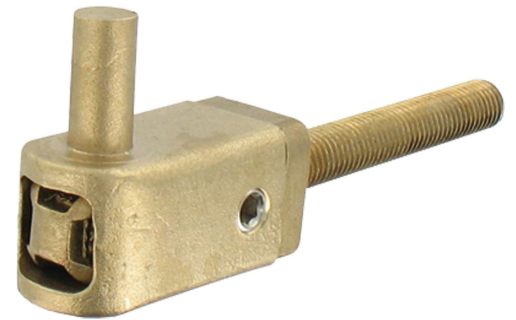

Possible applications include :

Swinging gate accessories

## Features

- Cupro-aluminium base and ear

Products to be ordered from :  
 TIRARD SAS 16, Avenue du Vimeu Vert Z.A. du Vimeu Industriel 80210  
 FEUQUIERES-EN-VIMEU  
 email : [commande@tirard-burgaud.com](mailto:commande@tirard-burgaud.com)

Possible applications include :

Swinging gate accessories

Référence	H	Finish	GENCOD 3661598	Condit. par	Délai j
NA692009	25	9005-80%	01691 9	25	14
NA691009	25	9016-80%	00939 3	25	14
NA619009	25	raw	00693 4	1	7
NA6XX009	25		01502 8	1	21