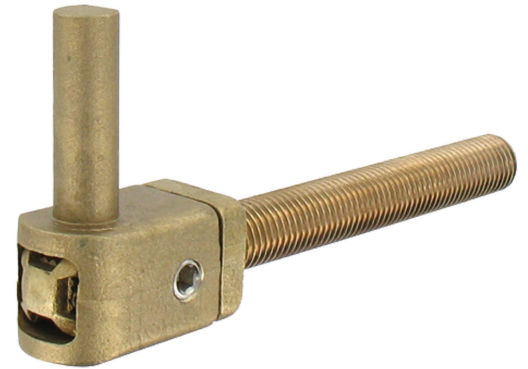

Possible applications include :

Swinging gate  
accessories

## Features

- Cupro-aluminium base and ear

Products to be ordered from :  
TIRARD SAS 16, Avenue du Vimeu Vert Z.A. du Vimeu Industriel 80210  
FEUQUIERES-EN-VIMEU  
email : [commande@tirard-burgaud.com](mailto:commande@tirard-burgaud.com)

Possible applications include :

Swinging gate accessories

Référence	H	Finish	GENCOD 3661598	Condit. par	Délai j
NA619025	43	raw	00709 2	1	7
NA6XX025	43		05143 9	1	21

 Multi-RAL : specify your color when placing the order (<https://www.couleursral.fr/ral-classic>)