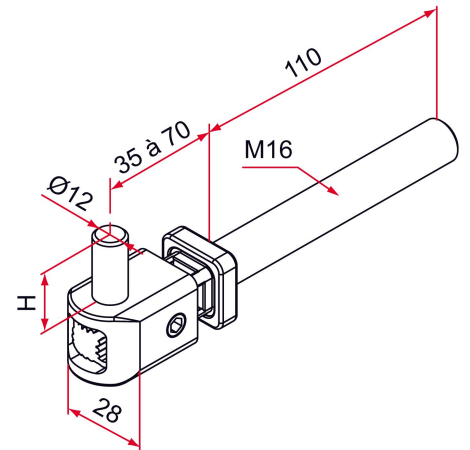

Possible applications include :

Swinging gate accessories

Features

- Base and ear in copper-aluminium

Tip

- Hinge available with a pivot height of 35 mm, please contact us.

Products to be ordered from :
 TIRARD SAS 16, Avenue du Vimeu Vert Z.A. du Vimeu Industriel 80210
 FEUQUIERES-EN-VIMEU
 email : commande@tirard-burgaud.com

Possible applications include :

Swinging gate accessories

Référence	H	Finish	GENCOD 3661598	Condit. par	Délai j
NA692030	25	9005-80%	01702 2	25	7
NA691030	25	9016-80%	01361 1	25	7
NA619030	25	raw	01356 7	1	7
NA6XX030	25		01658 2	1	21