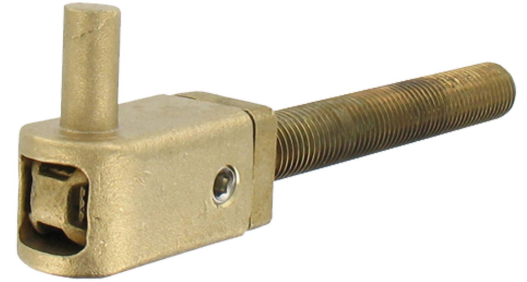

Possible applications include :

Swinging gate accessories

Features

- Cupro-aluminium base and ear

Products to be ordered from :
 TIRARD SAS 16, Avenue du Vimeu Vert Z.A. du Vimeu Industriel 80210
 FEUQUIERES-EN-VIMEU
 email : commande@tirard-burgaud.com

Possible applications include :

Swinging gate accessories

Référence	H	Finish	GENCOD 3661598	Condit. par	Délai j
NA692010	25	9005-80%	01692 6	25	7
NA691010	25	9016-80%	00940 9	25	7
NA619010	25	raw	00694 1	1	7
NA6XX010	25		01503 5	1	21