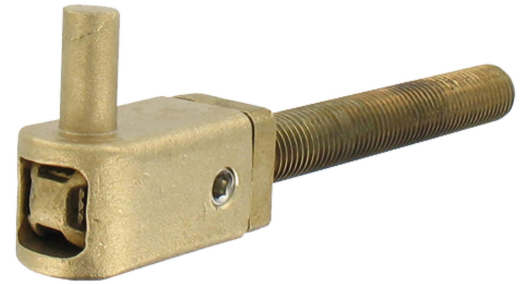

Possible applications include :

Swinging gate accessories

Features

- Cupro-aluminium base and ear

Products to be ordered from :
 TIRARD SAS 16, Avenue du Vimeu Vert Z.A. du Vimeu Industriel 80210
 FEUQUIERES-EN-VIMEU
 email : commande@tirard-burgaud.com

Possible applications include :

Swinging gate accessories

Référence	H	Finish	GENCOD 3661598	Condit. par	Délai j
NA692010	25	9005-80%	01692 6	25	7
NA691010	25	9016-80%	00940 9	25	7
NA619010	25	raw	00694 1	1	7
NA6XX010	25		01503 5	1	21