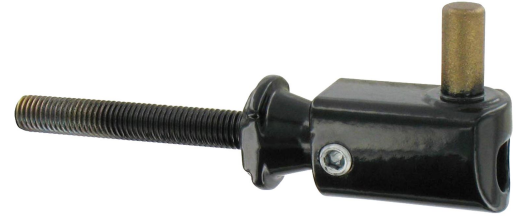

Possible applications include :

Swinging gate accessories

Features

- In copper-aluminium Stainless steel screws

Products to be ordered from :
 TIRARD SAS 16, Avenue du Vimeu Vert Z.A. du Vimeu Industriel 80210
 FEUQUIERES-EN-VIMEU
 email : commande@tirard-burgaud.com

Possible applications include :

Swinging gate accessories

Référence	H	Finish	GENCOD 3661598	Condit. par	Délai j
NA692106	25	9005-80%	03936 9	25	7
NA691106	25	9016-80%	03935 2	25	14
NA619106	25	raw	03934 5	1	7
NA6XX106	25		03937 6	1	21
NA692206	35	9005-80%	03940 6	25	7
NA691206	35	9016-80%	03939 0	25	14
NA619206	35	raw	03938 3	1	7
NA6XX206	35		03941 3	1	21