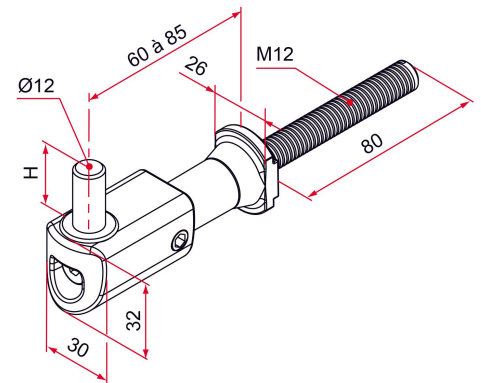

Possible applications include :

Swinging gate accessories

Features

- In copper-aluminium Stainless steel screws

Products to be ordered from :
 TIRARD SAS 16, Avenue du Vimeu Vert Z.A. du Vimeu Industriel 80210
 FEUQUIERES-EN-VIMEU
 email : commande@tirard-burgaud.com

Possible applications include :

Swinging gate accessories

Référence	H	Finish	GENCOD 3661598	Condit. par	Délai j
NA692106	25	9005-80%	03936 9	25	7
NA691106	25	9016-80%	03935 2	25	14
NA619106	25	raw	03934 5	1	7
NA6XX106	25		03937 6	1	21
NA692206	35	9005-80%	03940 6	25	7
NA691206	35	9016-80%	03939 0	25	14
NA619206	35	raw	03938 3	1	7
NA6XX206	35		03941 3	1	21